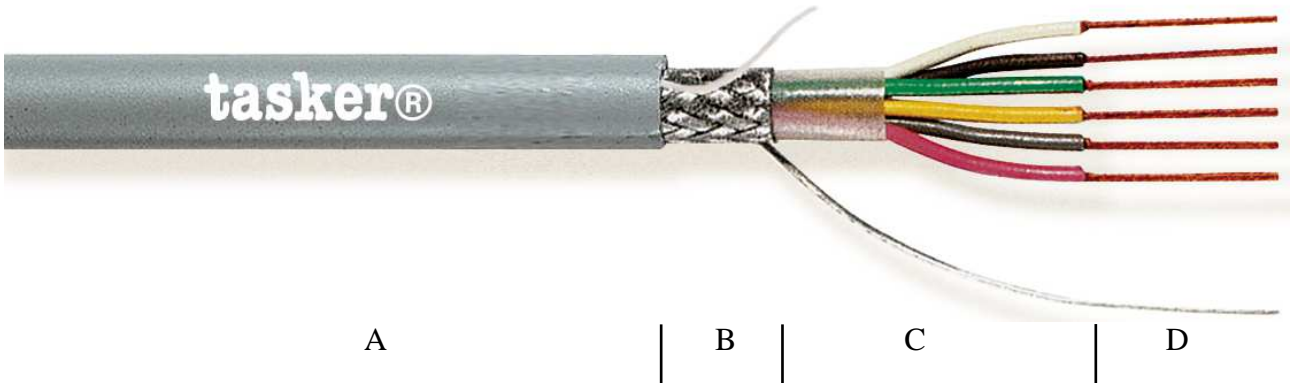

Technical Datasheet

tasker® C243 – 4x0,14 mm² - LiYCY Cable

CATEGORY Shielded Cable for Data (See Data Network Catalogue)

APPLICATIONS Data transmissions and electronics

NOTE The picture don't represent the real number of conductors

- A:** Grey Soft **PVC** Sheath. Outer cable diam. Ø 4,50 (±0,20) mm.
- B:** Braided Shielding O.F.C. Tinned Copper covering 85% + Drain Wire
- C:** Cores Insulation with Soft **PVC**. Core diam. Ø 1,10 (±0,20) mm.
 Color Code DIN 47100 Standards: White, Brown, Green, Yellow.
 Stranded with waste filler between conductors and wrapped with Mylar Tape.
- D:** Stranded O.F.C. Red Copper, formation 18x0,10 mm.
 Nom. Cross section 4x0,14 mm².