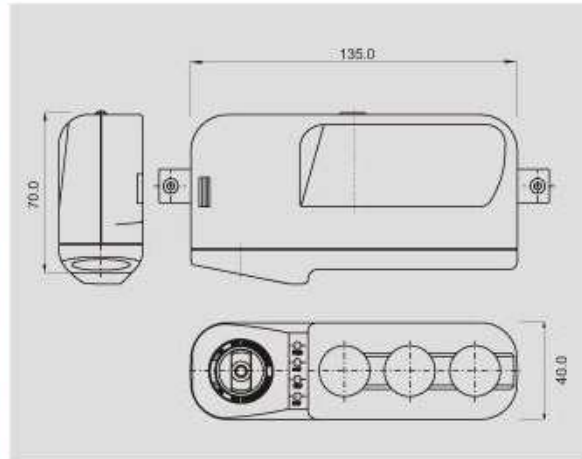

A13-75A36A-A3Z QUATERNITY OUTLET SOCKET WITH PLUG

FEATURES

- * RATING : 10A 12V DC
- * MATERIAL OF SOCKET
 - Housing : ABS (UL flame: 94-HB 105°C).
 - Inner contact : nickel plated brass.
 - Contact : nickel plated metal.
- * MATERIAL OF PLUG
 - Housing : ABS (UL flame: 94-HB 105°C).
 - Top contact : nickel plated brass.
 - Spring contact : nickel plated spring steel.
- * Triple lighter sockets plus one cigarette lighter sockets with 100cm wire.
- * Green light ring, easy to insert in the dark.
- * Wire SPT-1 18 AWG 105°C .
- * Socket with LED battery checker.
- * With 10A glass tube fuse max.